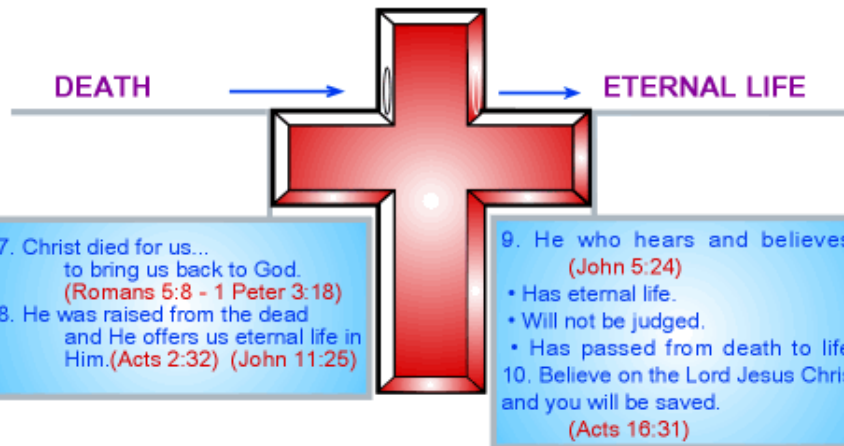

**GOD CREATED YOU
AND HE LOVES YOU!**

www.plsal.org

WHAT DOES IT MEAN TO REALLY BELIEVE?

- I admit to you, Lord, that I have sinned and that I do not deserve to be with you in heaven... but I want to change the direction of my life now... I want to believe in you and follow you.
- I believe that when you died on the cross, you died in my place. I believe that you did this to save me from the eternal consequence of my sin. I believe that you rose from the dead and that you now want to have a personal relationship with me forever.
- Right now, whatever it means to believe in you, I want to do it with all my heart... trusting that you alone can save me from being eternally separated from you. You are my only hope. There is absolutely nothing that I could ever do to make myself worthy of spending all eternity with you. Thank you for what you have done for me.

If you would like to experience this new life, then pray right now and tell Him.

**GOD CREATED YOU
AND HE LOVES YOU!**

www.plsal.org

WHAT DOES IT MEAN TO REALLY BELIEVE?

- I admit to you, Lord, that I have sinned and that I do not deserve to be with you in heaven... but I want to change the direction of my life now... I want to believe in you and follow you.
- I believe that when you died on the cross, you died in my place. I believe that you did this to save me from the eternal consequence of my sin. I believe that you rose from the dead and that you now want to have a personal relationship with me forever.
- Right now, whatever it means to believe in you, I want to do it with all my heart... trusting that you alone can save me from being eternally separated from you. You are my only hope. There is absolutely nothing that I could ever do to make myself worthy of spending all eternity with you. Thank you for what you have done for me.

If you would like to experience this new life, then pray right now and tell Him.