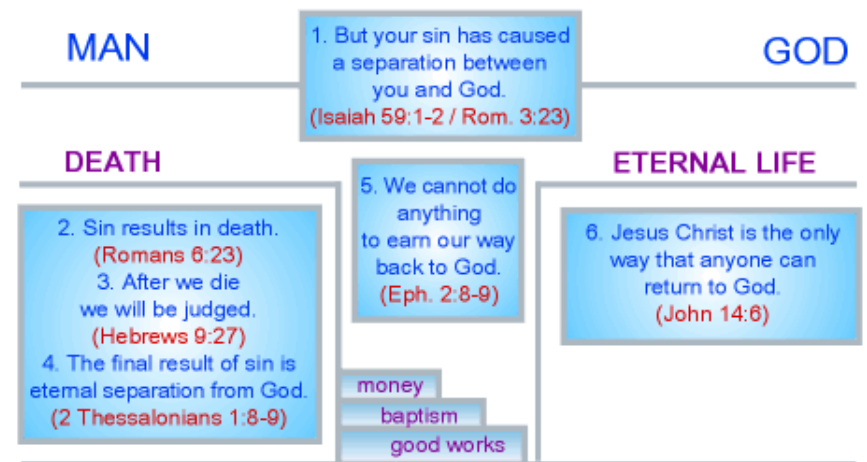

**GOD CREATED YOU
AND HE LOVES YOU!**

www.plsal.org

WHAT DOES IT MEAN TO REALLY BELIEVE?

- I admit to you, Lord, that I have sinned and that I do not deserve to be with you in heaven... but I want to change the direction of my life now... I want to believe in you and follow you.
- I believe that when you died on the cross, you died in my place. I believe that you did this to save me from the eternal consequence of my sin. I believe that you rose from the dead and that you now want to have a personal relationship with me forever.
- Right now, whatever it means to believe in you, I want to do it with all my heart... trusting that you alone can save me from being eternally separated from you. You are my only hope. There is absolutely nothing that I could ever do to make myself worthy of spending all eternity with you. Thank you for what you have done for me.

If you would like to experience this new life, then pray right now and tell Him.

**GOD CREATED YOU
AND HE LOVES YOU!**

www.plsal.org

WHAT DOES IT MEAN TO REALLY BELIEVE?

- I admit to you, Lord, that I have sinned and that I do not deserve to be with you in heaven... but I want to change the direction of my life now... I want to believe in you and follow you.
- I believe that when you died on the cross, you died in my place. I believe that you did this to save me from the eternal consequence of my sin. I believe that you rose from the dead and that you now want to have a personal relationship with me forever.
- Right now, whatever it means to believe in you, I want to do it with all my heart... trusting that you alone can save me from being eternally separated from you. You are my only hope. There is absolutely nothing that I could ever do to make myself worthy of spending all eternity with you. Thank you for what you have done for me.

If you would like to experience this new life, then pray right now and tell Him.