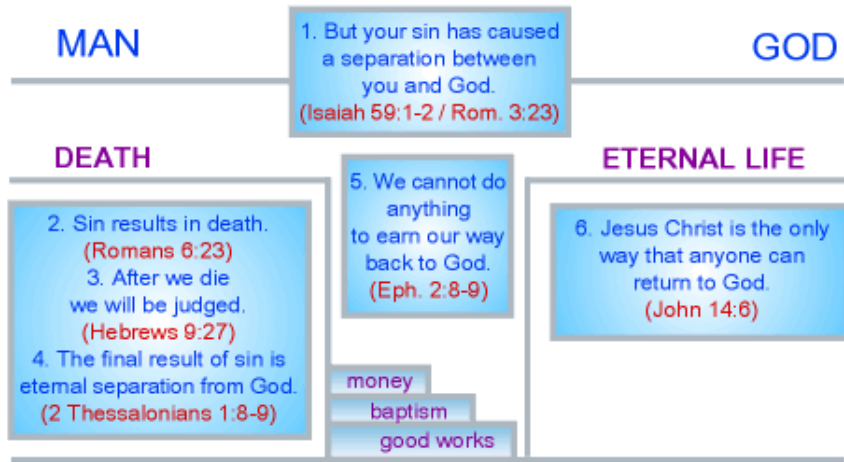

**GOD CREATED YOU
AND HE LOVES YOU!**

www.plsal.org

WHAT DOES IT MEAN TO REALLY BELIEVE?

- I admit to you, Lord, that I have sinned and that I do not deserve to be with you in heaven... but I want to change the direction of my life now... I want to believe in you and follow you.
- I believe that when you died on the cross, you died in my place. I believe that you did this to save me from the eternal consequence of my sin. I believe that you rose from the dead and that you now want to have a personal relationship with me forever.
- Right now, whatever it means to believe in you, I want to do it with all my heart... trusting that you alone can save me from being eternally separated from you. You are my only hope. There is absolutely nothing that I could ever do to make myself worthy of spending all eternity with you. Thank you for what you have done for me.

If you would like to experience this new life, then pray right now and tell Him.

**GOD CREATED YOU
AND HE LOVES YOU!**

www.plsal.org

WHAT DOES IT MEAN TO REALLY BELIEVE?

- I admit to you, Lord, that I have sinned and that I do not deserve to be with you in heaven... but I want to change the direction of my life now... I want to believe in you and follow you.
- I believe that when you died on the cross, you died in my place. I believe that you did this to save me from the eternal consequence of my sin. I believe that you rose from the dead and that you now want to have a personal relationship with me forever.
- Right now, whatever it means to believe in you, I want to do it with all my heart... trusting that you alone can save me from being eternally separated from you. You are my only hope. There is absolutely nothing that I could ever do to make myself worthy of spending all eternity with you. Thank you for what you have done for me.

If you would like to experience this new life, then pray right now and tell Him.