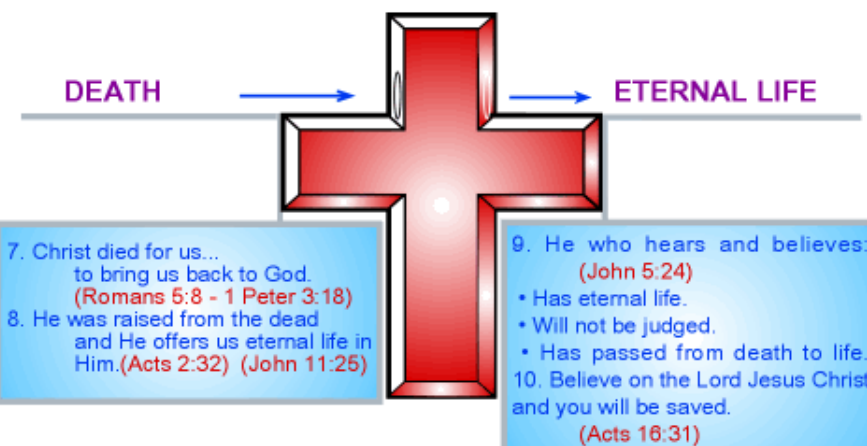

**GOD CREATED YOU
AND HE LOVES YOU!**

www.plsal.org

WHAT DOES IT MEAN TO REALLY BELIEVE?

- I admit to you, Lord, that I have sinned and that I do not deserve to be with you in heaven... but I want to change the direction of my life now... I want to believe in you and follow you.
- I believe that when you died on the cross, you died in my place. I believe that you did this to save me from the eternal consequence of my sin. I believe that you rose from the dead and that you now want to have a personal relationship with me forever.
- Right now, whatever it means to believe in you, I want to do it with all my heart... trusting that you alone can save me from being eternally separated from you. You are my only hope. There is absolutely nothing that I could ever do to make myself worthy of spending all eternity with you. Thank you for what you have done for me.

If you would like to experience this new life, then pray right now and tell Him.

**GOD CREATED YOU
AND HE LOVES YOU!**

www.plsal.org

WHAT DOES IT MEAN TO REALLY BELIEVE?

- I admit to you, Lord, that I have sinned and that I do not deserve to be with you in heaven... but I want to change the direction of my life now... I want to believe in you and follow you.
- I believe that when you died on the cross, you died in my place. I believe that you did this to save me from the eternal consequence of my sin. I believe that you rose from the dead and that you now want to have a personal relationship with me forever.
- Right now, whatever it means to believe in you, I want to do it with all my heart... trusting that you alone can save me from being eternally separated from you. You are my only hope. There is absolutely nothing that I could ever do to make myself worthy of spending all eternity with you. Thank you for what you have done for me.

If you would like to experience this new life, then pray right now and tell Him.